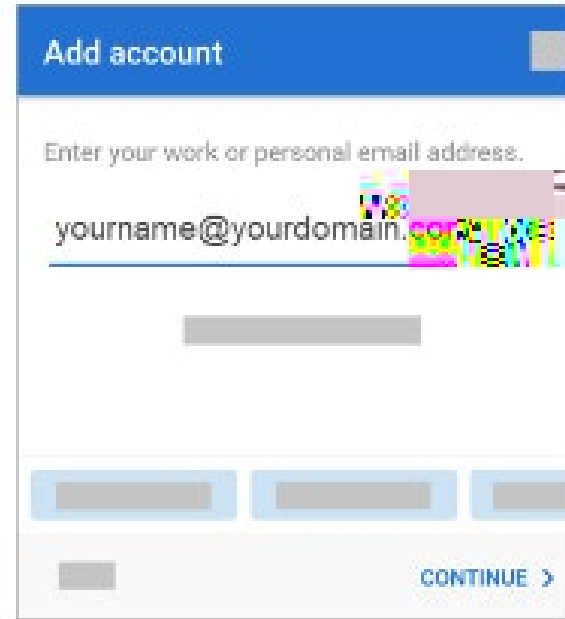

HOW TO:

CONFIGURE ANDROID FOR OUTLOOK
EMAIL

Enter your full email address, then tap Continue .

Enter your email account password and tap Sign In or Next .

If multi-factor authentication is enabled, verify your identity. For more information, see [Security info overview](#).